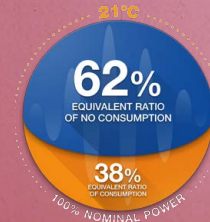

- Low consumption
- Aluminium end panels
- Optimized design for maximum dissipation
- SMD Electronics & Advanced technology
- Optimal balance between W/element
- Open windows function
- Infrared communication
- Keypad programming
- Up to 10 years guarantee
- TFT Screen
- Rointe Eye Detect
- Available in two colours

This radiator has an effective power of only

38%

of its nominal power*