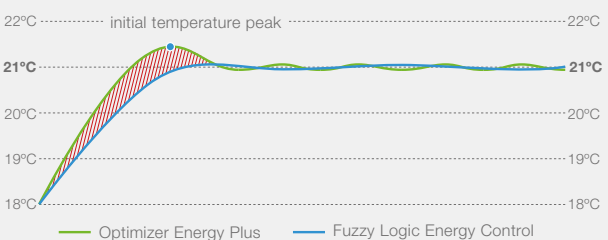

How does it work?

As we can see in the graph, from startup and throughout the heat rise curve, the Fuzzy Logic Energy Control predicts the quantity of power required in each moment until reaching the temperature established by the user which in this case is 21°C.

This technology proportionally reduces the electric power necessary to reach the desired temperature by softening the initial curve, reducing the temperature peaks and, thanks to the multiple stop-starts occurring during the stable period that follows, it favours a greater temperature stabilisation.